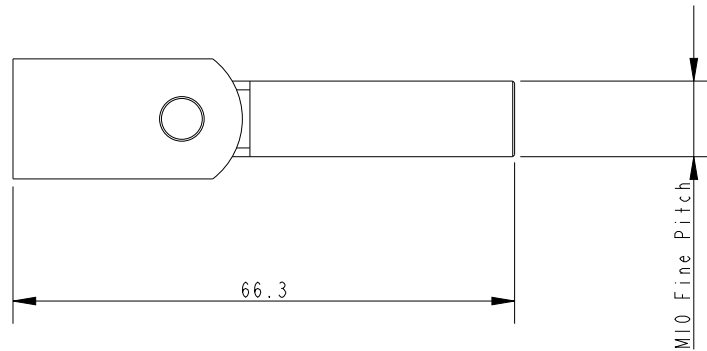

SCALE 1:1

DIMENSIONS FOR REFERENCE ONLY
 allenbrothers.co.uk
 +44(0)1621 772477

Specification					
To Suit Batten Width mm	To Suit Batten Thickness mm	Length mm	Width mm	Thickness mm	Weight g
-	10	66	18	-	47

Title	Description
A-102-REF	Stainless Steel Batten Pocket Connector