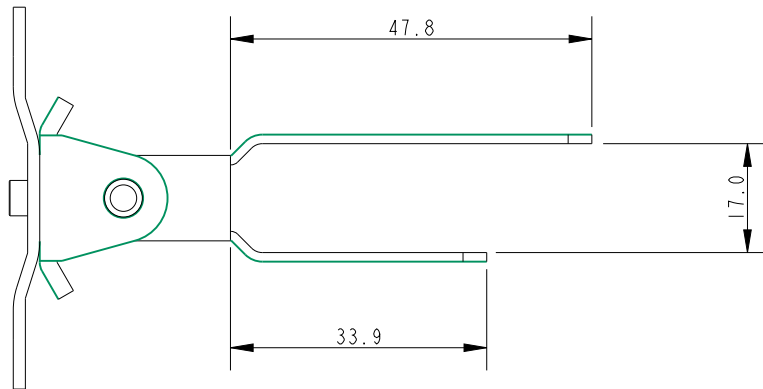

SCALE 1:1

Specification		
Fixing Hole mm	To Suit	Weight g
4	17mm Maximum Outside Diameter Extension	41

DIMENSIONS FOR REFERENCE ONLY
 allenbrothers.co.uk
 +44(0)1621 772477

Title	Description
A4098-REF	UJ Base Plate Fixing for Wooden Tiller