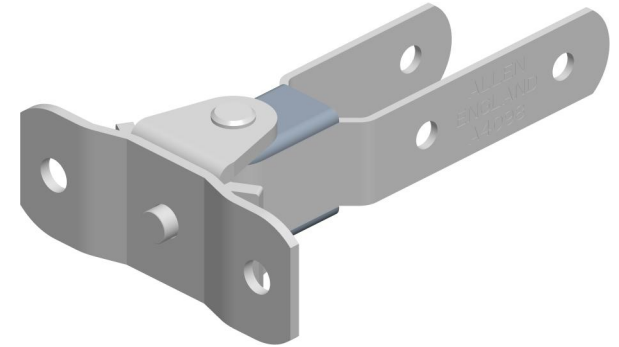

SCALE 1:1

Specification		
Fixing Hole mm	To Suit	Weight g
4	17mm Maximum Outside Diameter Extension	41

DIMENSIONS FOR REFERENCE ONLY
 allenbrothers.co.uk
 +44(0)1621 772477

Title	Description
A4098-REF	UJ Base Plate Fixing for Wooden Tiller