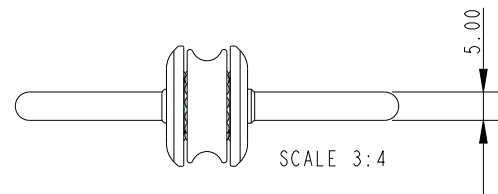

SCALE 3:4

SCALE 3:4

**Specifications**

Maximum Rope Dia. mm	Length mm	Weight g
2.5 - 6	137	68

**DIMENSIONS FOR REFERENCE ONLY**  
**allenbrothers.co.uk**  
**+44(0)1621 772477**

Title	Description
<b>A4261-REF</b>	<b>WIDE TRAPEZE RING</b>