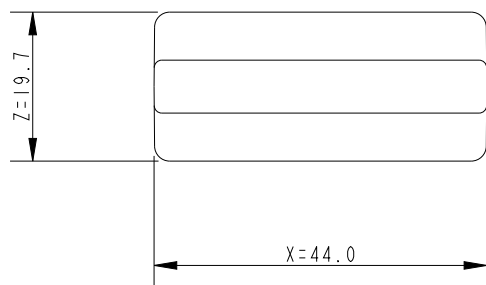

SCALE 1:1

DIMENSIONS FOR REFERENCE ONLY
allenbrothers.co.uk
+44(0)1621 772477

Specification

X mm	Y mm	Z mm	Weight g	Breaking Load kg	MWL kg
44	30	20	10	300	250

Title	Description
A1058-REF	Sail Slug