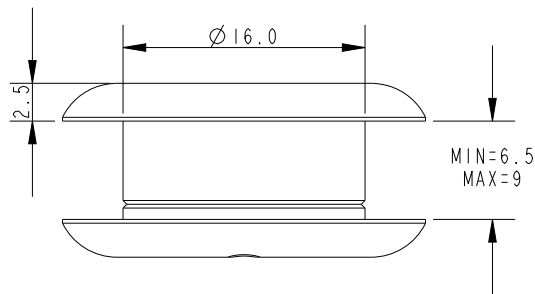

SCALE 2:1

COLOURS AVAILABLE:
Black, Blue, Gold,
Orange, Purple,
Silver

Specification

Inside Diameter mm	Outside Diameter mm	Structure Depth mm	Weight g
12	16	6.5Min - 9Max	6

DIMENSIONS FOR REFERENCE ONLY
allenbrothers.co.uk
 +44(0)1621 772477

Title	Description
A8539-7-REF	Aluminium Threaded Through Deck Bush