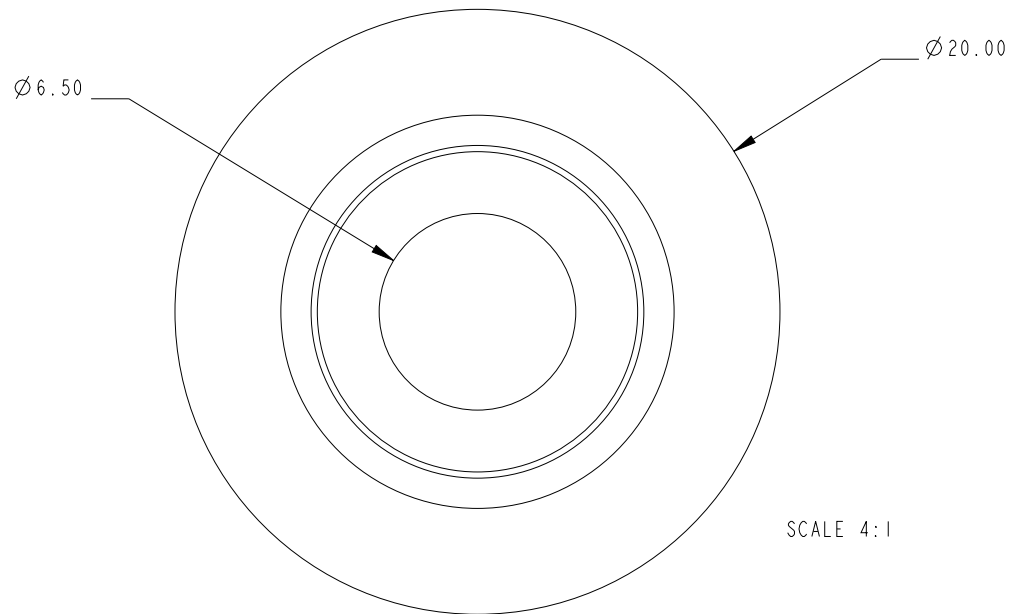

SCALE 4:1

SCALE 4:1

Specification			
Inside Diameter mm	Outside Diameter mm	Column Depth mm	Weight g
6	13	8	3

DIMENSIONS FOR REFERENCE ONLY
 allenbrothers.co.uk
 +44(0)1621 772477

Title	Description
A4439-REF	Through Deck Bush w/ SS Inner