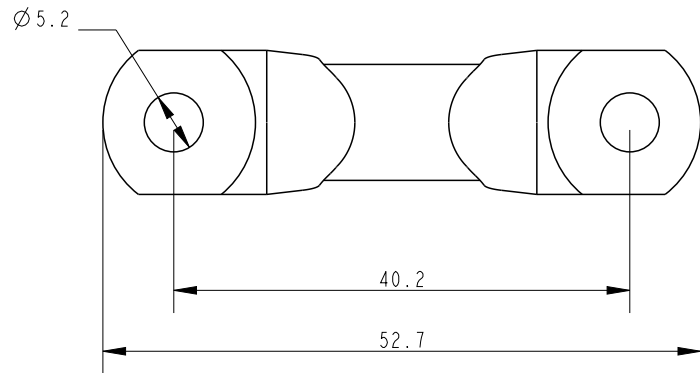

SCALE 3:2

SCALE 2:1

Specification			
Height mm	Fixing Hole Size mm	Fixing Hole Centres mm	Weight g
14	5	40	7

DIMENSIONS FOR REFERENCE ONLY
 allenbrothers.co.uk
 +44(0)1621 772477

Title	Description
A4376-REF	Wide Pressed Stainless Steel Lacing Eye - Med