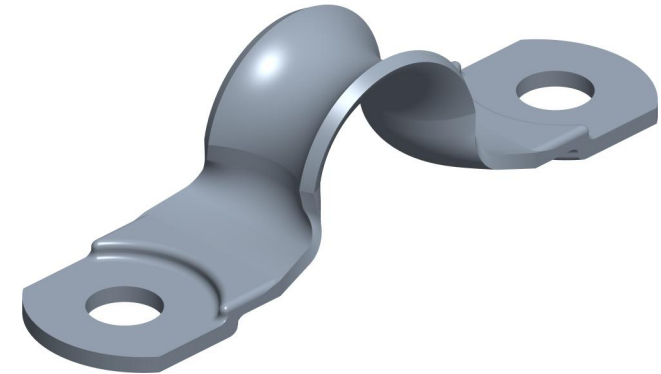

SCALE 3:2

SCALE 2:1

Specification			
Height mm	Fixing Hole Size mm	Fixing Hole Centres mm	Weight g
14	5	40	7

DIMENSIONS FOR REFERENCE ONLY
 allenbrothers.co.uk
 +44(0)1621 772477

Title	Description
A4376-REF	Wide Pressed Stainless Steel Lacing Eye - Med