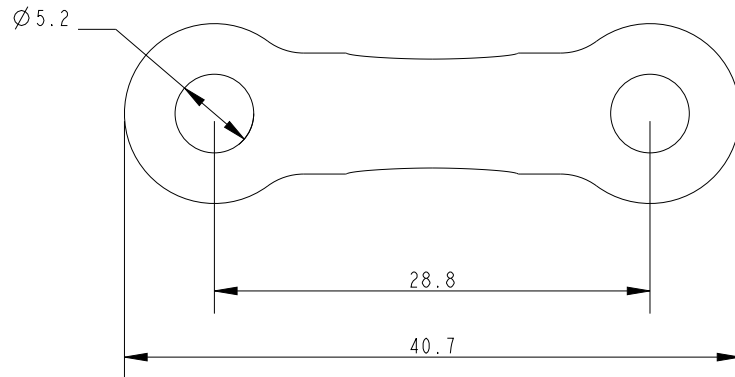

SCALE 2:1

SCALE 2:1

| Specification | | | |
|---------------|------------------------|---------------------------|-------------|
| Height mm | Fixing Hole Size mm | Fixing Hole Centres mm | Weight g |
| 12 | 5 | 28.8 | 7 |

DIMENSIONS FOR REFERENCE ONLY
allenbrothers.co.uk
+44(0)1621 772477

| Title | Description |
|------------------|---|
| A4377-REF | Wide Pressed Stainless Steel Lacing Eye - Small |