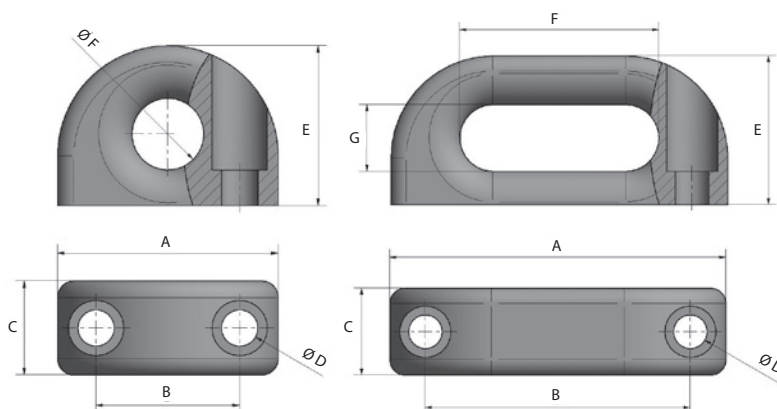

Made of high grade alloy the new **KOHLHOFF LOOP® Fairleads** are made for spinnaker guy or Jib sheet deflectors. They help avoid overruns on winches if mounted at the right position closed to a winch. Available for single or multiple lines in two different sizes.

Prod. No.	Description	Material	A	B	C	D	E	F	G	Weight/g	Rope max. Dia.
L-SF13	LOOP® Single Fairlead	Aluminium	40 mm	26 mm	17 mm	6,6 mm	29 mm	13 mm		28	10 mm
L-SF18	LOOP® Single Fairlead	Aluminium	56 mm	36 mm	24 mm	9 mm	38 mm	18 mm		40	16 mm
L-MF13	LOOP® Multiple Fairlead	Aluminium	66 mm	52 mm	17 mm	6,6 mm	29 mm	39 mm	13 mm	45	10 mm
L-MF18	LOOP® Multiple Fairlead	Aluminium	92 mm	73 mm	24 mm	9 mm	38 mm	54 mm	18 mm	65	16 mm