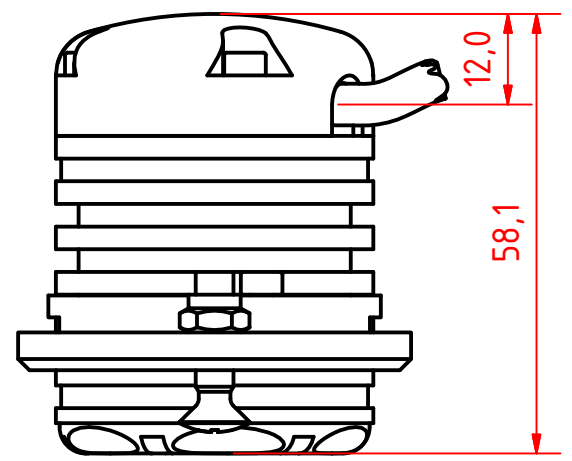

Substrate thickness  
can vary up to  
19mm thick

400-083 Boom light mounted flush with  
cover plate inside of boom

DRAWING NO.: <b>400-083AA</b>	REV. NO.: <b>0</b>	SIZE: <b>A3</b>	DRAWN BY: <b>paulhardercohen</b>
SCALE: <b>1:2</b>	TOLERANCES: <b>DS/ISO 2768-f</b>	REVIEWED BY: <b>JM</b>	CREATION DATE: <b>20/01/17</b>

MATERIAL DESCRIPTION:  
**Aluminium & Acrylic**  
(20µ) Silver anodized according to EN ISO 7599  
(50µ) Black anodized according to MIL-A 8625F

This Drawing, and the information within, is the property of Lopolight ApS and may not be used in any form without express permission there from. Lopolight reserves the right to change this drawing and assumes no liability for the information communicated herein. Use of dimensions and other information in this drawing is at the users own risk.

**400-083 Boom Light with coverplate**

DRAWING NO.: <b>400-083 BA</b>	REV. NO.: <b>0</b>	SIZE: <b>A3</b>	DRAWN BY: <b>paulhardercohen</b>
SCALE: <b>1</b>	TOLERANCES: <b>DS/ISO 2768-f</b>	REVIEWED BY: <b>JM</b>	CREATION DATE: <b>20/01/17</b>
MATERIAL DESCRIPTION: <b>Aluminium &amp; Acrylic</b>			
<small>(20µ) Silver anodized according to EN ISO 7599  (50µ) Black anodized according to MIL-A 8625F</small>			
<small>This Drawing, and the information within, is the property of Lopolight ApS and may not be used in any form without express permission there from. Lopolight reserves the right to change this drawing and assumes no liability for the information communicated herein. Use of dimensions and other information in this drawing is at the users own risk.</small>			