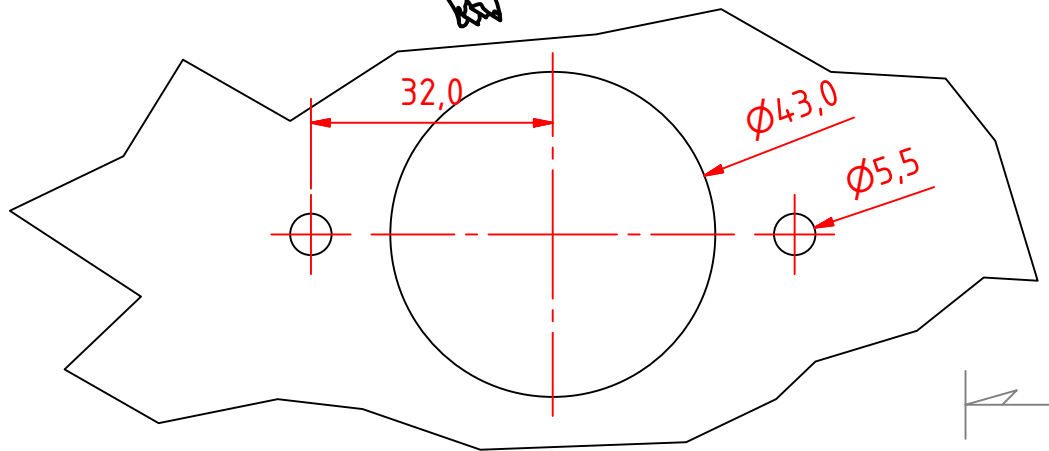

Substrate thickness  
can vary up to  
19mm thick

400-083 Boom light mounted flush with  
cover plate inside of boom

DRAWING NO.: <b>400-083AA</b>	REV. NO.: <b>0</b>	SIZE: <b>A3</b>	DRAWN BY: <b>paulhardercohen</b>
SCALE: <b>1:2</b>	TOLERANCES: <b>DS/ISO 2768-f</b>	REVIEWED BY: <b>JM</b>	CREATION DATE: <b>20/01/17</b>

MATERIAL DESCRIPTION:  
**Aluminium & Acrylic**  
(20µ) Silver anodized according to EN ISO 7599  
(50µ) Black anodized according to MIL-A 8625F

This Drawing, and the information within, is the property of Lopolight ApS and may not be used in any form without express permission there from. Lopolight reserves the right to change this drawing and assumes no liability for the information communicated herein. Use of dimensions and other information in this drawing is at the users own risk.

**400-083 Boom Light with coverplate**

DRAWING NO.: <b>400-083 BA</b>	REV. NO.: <b>0</b>	SIZE: <b>A3</b>	DRAWN BY: <b>paulhardercohen</b>
SCALE: <b>1</b>	TOLERANCES: <b>DS/ISO 2768-f</b>	REVIEWED BY: <b>JM</b>	CREATION DATE: <b>20/01/17</b>
MATERIAL DESCRIPTION: <b>Aluminium &amp; Acrylic</b>			
<small>(20µ) Silver anodized according to EN ISO 7599  (50µ) Black anodized according to MIL-A 8625F</small>			
<small>This Drawing, and the information within, is the property of Lopolight ApS and may not be used in any form without express permission there from. Lopolight reserves the right to change this drawing and assumes no liability for the information communicated herein. Use of dimensions and other information in this drawing is at the users own risk.</small>			