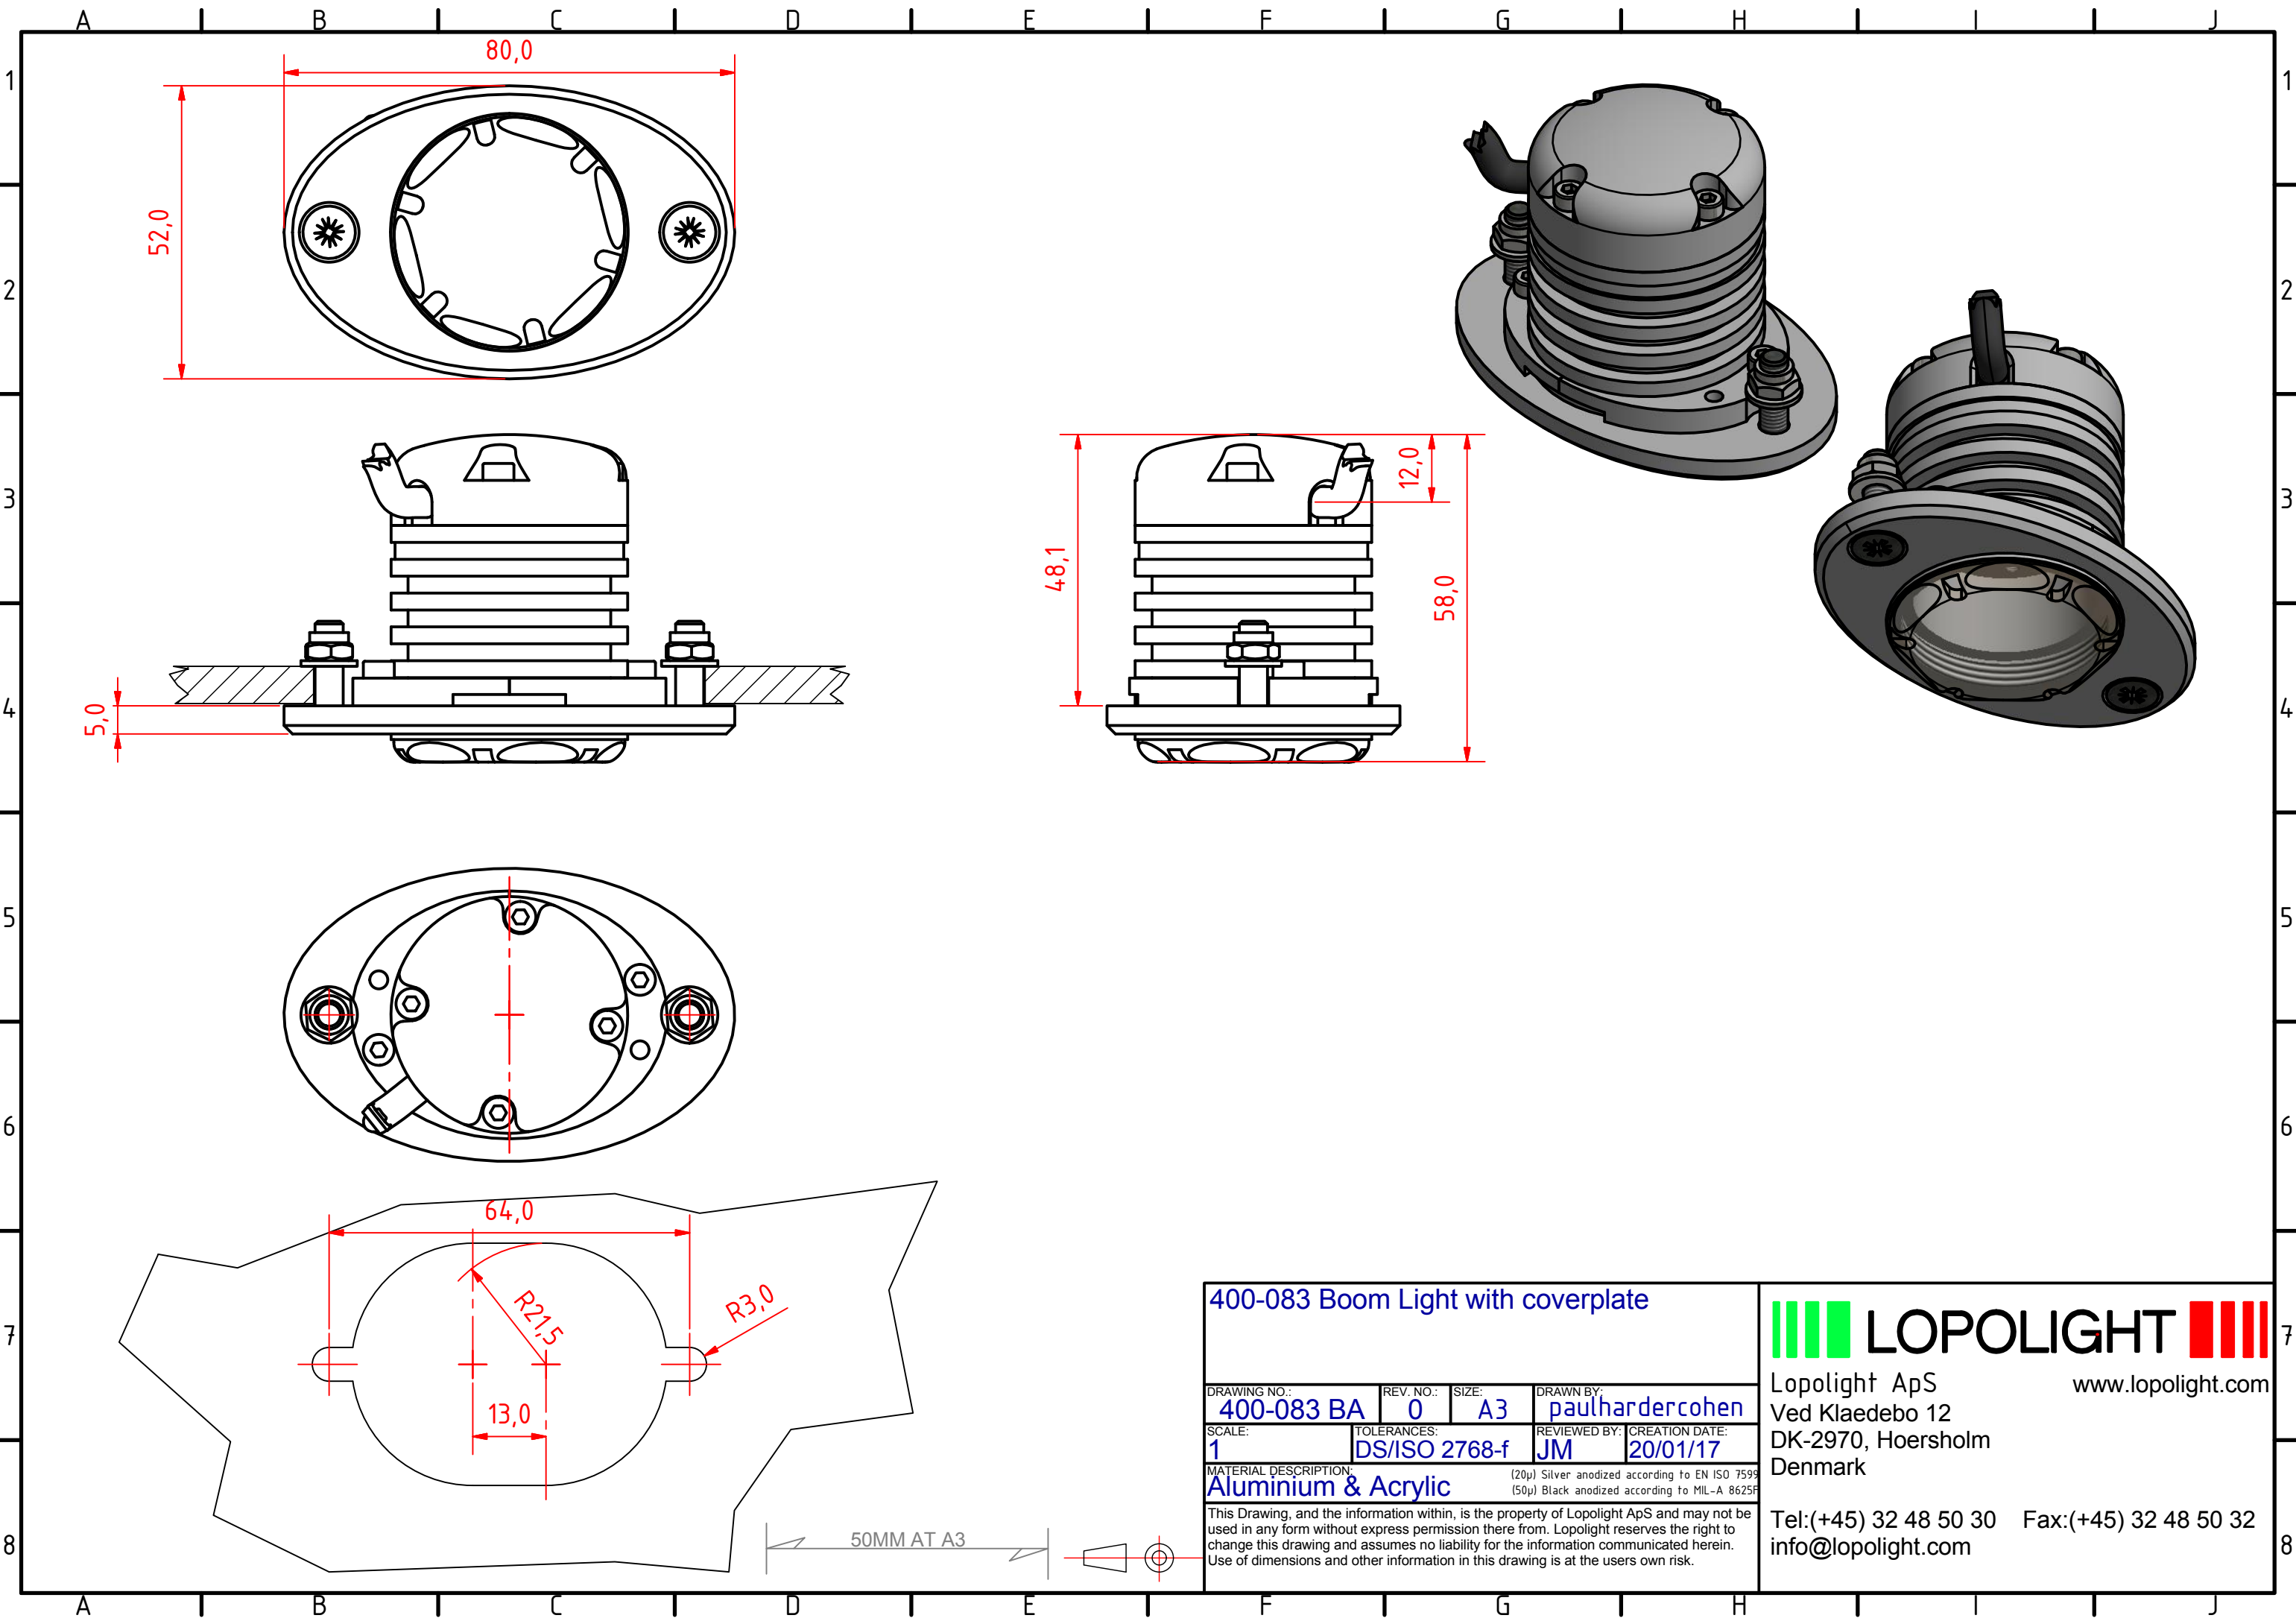

Substrate thickness  
can vary up to  
19mm thick

400-083 Boom light mounted flush with  
cover plate inside of boom

DRAWING NO.: <b>400-083AA</b>	REV. NO.: <b>0</b>	SIZE: <b>A3</b>	DRAWN BY: <b>paulhardercohen</b>
SCALE: <b>1:2</b>	TOLERANCES: <b>DS/ISO 2768-f</b>	REVIEWED BY: <b>JM</b>	CREATION DATE: <b>20/01/17</b>

MATERIAL DESCRIPTION:  
**Aluminium & Acrylic**  
(20µ) Silver anodized according to EN ISO 7599  
(50µ) Black anodized according to MIL-A 8625F

This Drawing, and the information within, is the property of Lopolight ApS and may not be used in any form without express permission there from. Lopolight reserves the right to change this drawing and assumes no liability for the information communicated herein. Use of dimensions and other information in this drawing is at the users own risk.

**400-083 Boom Light with coverplate**

DRAWING NO.: <b>400-083 BA</b>	REV. NO.: <b>0</b>	SIZE: <b>A3</b>	DRAWN BY: <b>paulhardercohen</b>
SCALE: <b>1</b>	TOLERANCES: <b>DS/ISO 2768-f</b>	REVIEWED BY: <b>JM</b>	CREATION DATE: <b>20/01/17</b>
MATERIAL DESCRIPTION: <b>Aluminium &amp; Acrylic</b>			
<small>(20µ) Silver anodized according to EN ISO 7599  (50µ) Black anodized according to MIL-A 8625F</small>			
<small>This Drawing, and the information within, is the property of Lopolight ApS and may not be used in any form without express permission there from. Lopolight reserves the right to change this drawing and assumes no liability for the information communicated herein. Use of dimensions and other information in this drawing is at the users own risk.</small>			