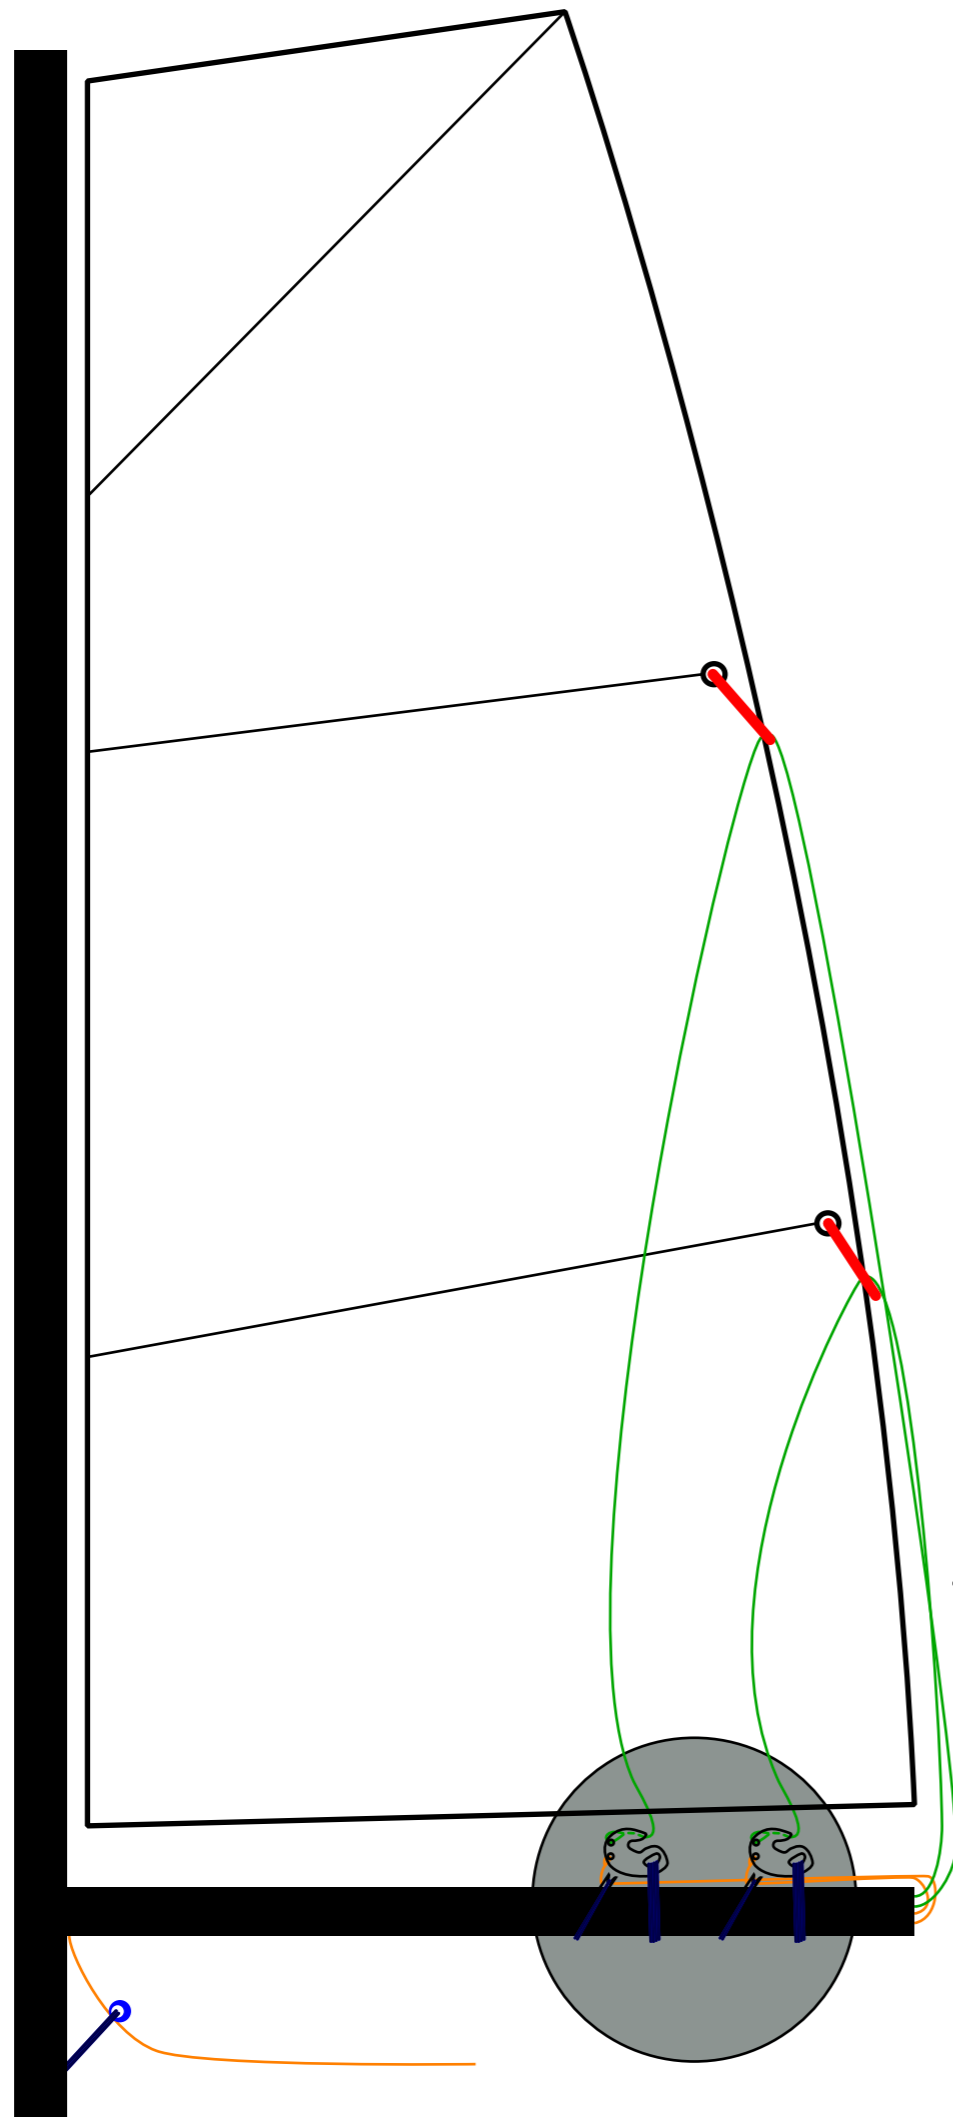

Reef lock

Open
Ouvert

Closed
Fermé

Mast
/Mât

Bôme/ Boom

KB / KBO

Lashing

Commande de
hookage/

Lock on

/ Lock off

Crocs de ris / Reefs locks

	WL	BL	Weight
KHR2	2,5T	5	180
KHR4	4T	8	299
KHR5	5T	10	488
KHR10	10T	20	834
KHR 15+	> 15T	> 30	3817