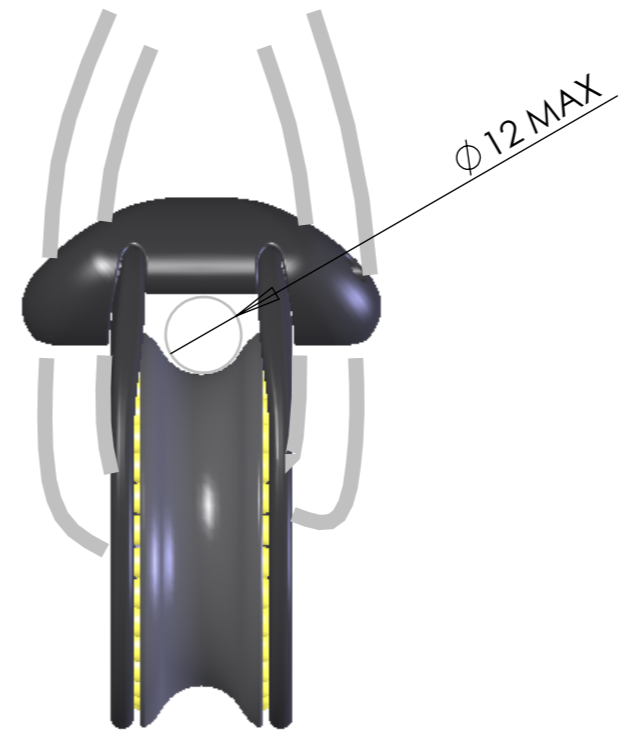

Weight without
lashing guide:
84g

Weight with
lashing guide:
99g

Working load:1100Kg

DATE	MODIFICATIONS	NAME	VISA	IND.
MATERIAL		TOLERANCES unless stated		DOCUMENT EVOLUTION
MECHANICAL PROPERTIES		Ra unless stated		DRAWN BY M.C DATE
FINITION		PROTECTION		WEIGHT SCALE
ATTACHEMENT		FOLIO		FOUR DRAWING SYMBOLS
SUB TITLE		TITLE		 www.karver-systems.com
PRESENTATION		KBO10		
PRODUCT NUMBER K		PART NUMBER		SIZE A3