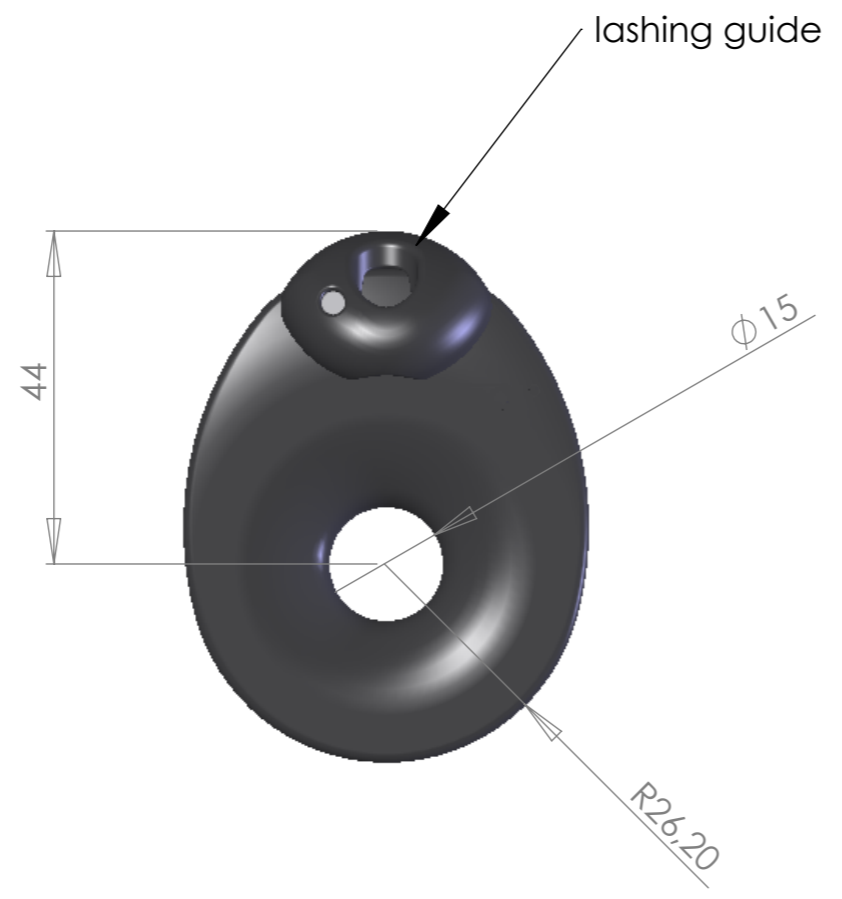

Weight without
lashing guide:
84g

Weight with
lashing guide:
99g

Working load:1100Kg

DATE	MODIFICATIONS	NAME	VISA	IND.
MATERIAL		TOLERANCES unless stated		DOCUMENT EVOLUTION
MECHANICAL PROPERTIES		Ra unless stated		DRAWN BY M.C DATE
FINITION		PROTECTION		WEIGHT SCALE
ATTACHEMENT		FOLIO		FOUR DRAWING SYMBOLS
SUB TITLE		TITLE		 www.karver-systems.com
PRESENTATION		KBO10		
PRODUCT NUMBER K		PART NUMBER		SIZE A3