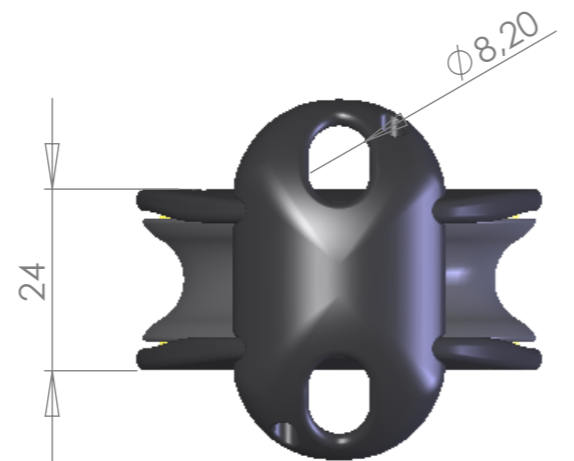

Weight without
lashing guide:
84g

Weight with
lashing guide:
99g

Working load:1100Kg

DATE	MODIFICATIONS	NAME	VISA	IND.
MATERIAL		TOLERANCES unless stated		DOCUMENT EVOLUTION
MECHANICAL PROPERTIES		Ra unless stated		DRAWN BY M.C DATE
FINITION		PROTECTION		WEIGHT SCALE
ATTACHEMENT		FOLIO		FOUR DRAWING SYMBOLS
SUB TITLE		TITLE		 www.karver-systems.com
PRESENTATION		KBO10		
PRODUCT NUMBER K		PART NUMBER		SIZE A3