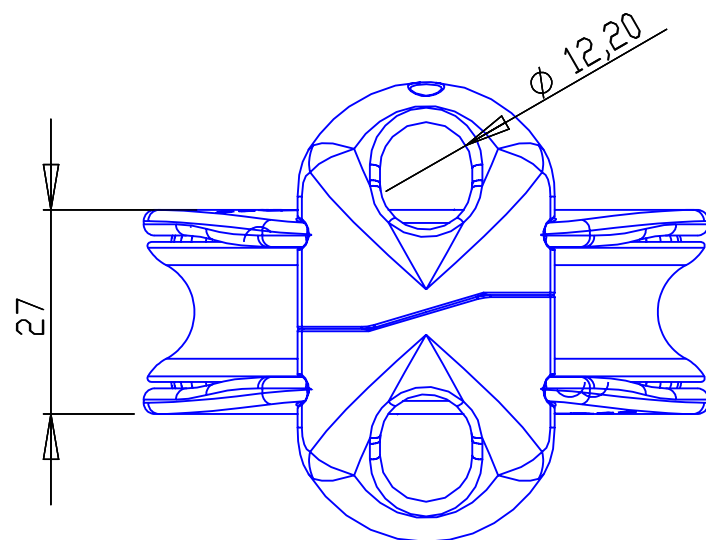

Weight without lashing guide: 186g

Weight with lashing guide: 215g

Working load: 2300Kg

DATE	MODIFICATIONS	NAME	VISA	IND.
MATERIAL		TOLERANCES unless stated		DOCUMENT EVOLUTION
MECHANICAL PROPERTIES		Ra unless stated		DRAWN BY M.C DATE
FINITION		PROTECTION		WEIGHT SCALE
ATTACHEMENT		FOLIO		
SUB TITLE		TITLE		 www.karver-systems.com
PRESENTATION		KBO20		
PRODUCT NUMBER K		PART NUMBER		SIZE A3