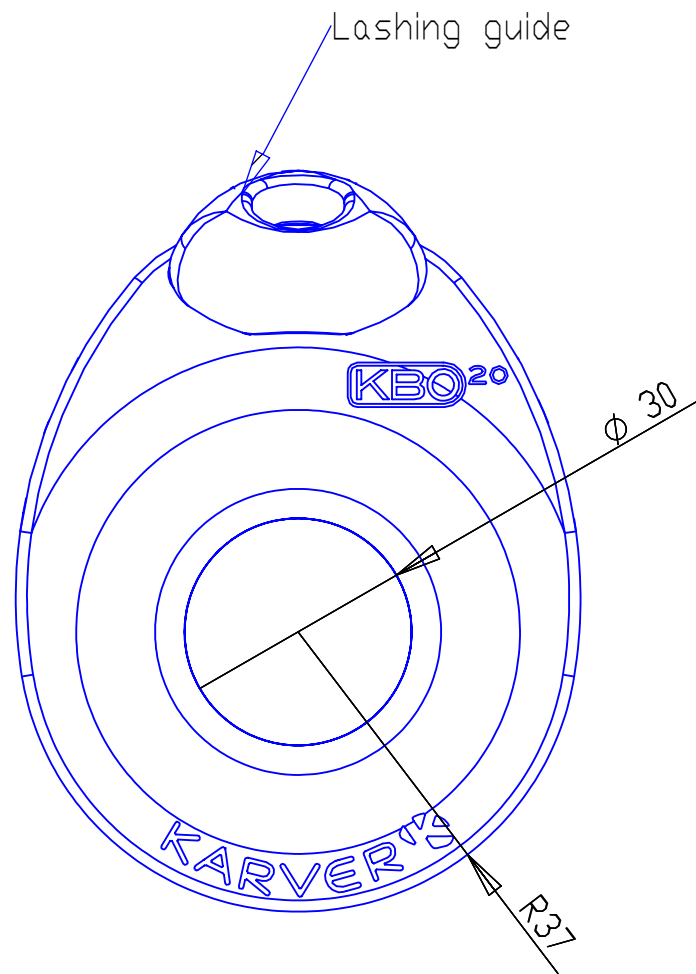

Weight without lashing guide: 186g

Weight with lashing guide: 215g

Working load: 2300Kg

DATE	MODIFICATIONS	NAME	VISA	IND.
MATERIAL		TOLERANCES unless stated		DOCUMENT EVOLUTION
MECHANICAL PROPERTIES		Ra unless stated		DRAWN BY M.C DATE
FINITION		PROTECTION		WEIGHT SCALE
ATTACHEMENT		FOLIO		
SUB TITLE		TITLE		 www.karver-systems.com
PRESENTATION		KBO20		
PRODUCT NUMBER K		PART NUMBER		SIZE A3