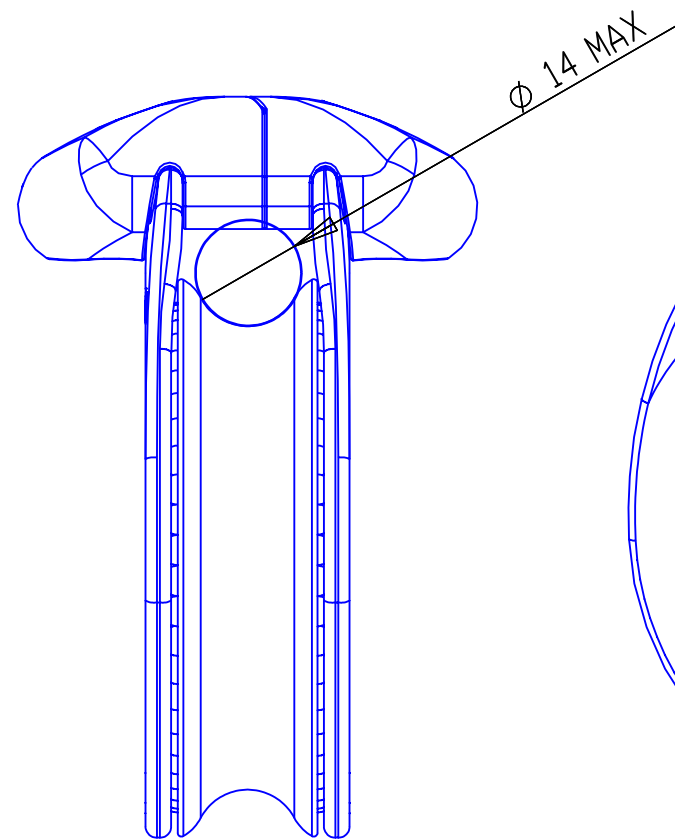

Weight without lashing guide: 186g

Weight with lashing guide: 215g

Working load: 2300Kg

DATE	MODIFICATIONS	NAME	VISA	IND.
MATERIAL		TOLERANCES unless stated		DOCUMENT EVOLUTION
MECHANICAL PROPERTIES		Ra unless stated		DRAWN BY M.C DATE
FINITION		PROTECTION		WEIGHT SCALE
ATTACHEMENT		FOLIO		
SUB TITLE		TITLE		 www.karver-systems.com
PRESENTATION		KBO20		
PRODUCT NUMBER K		PART NUMBER		SIZE A3