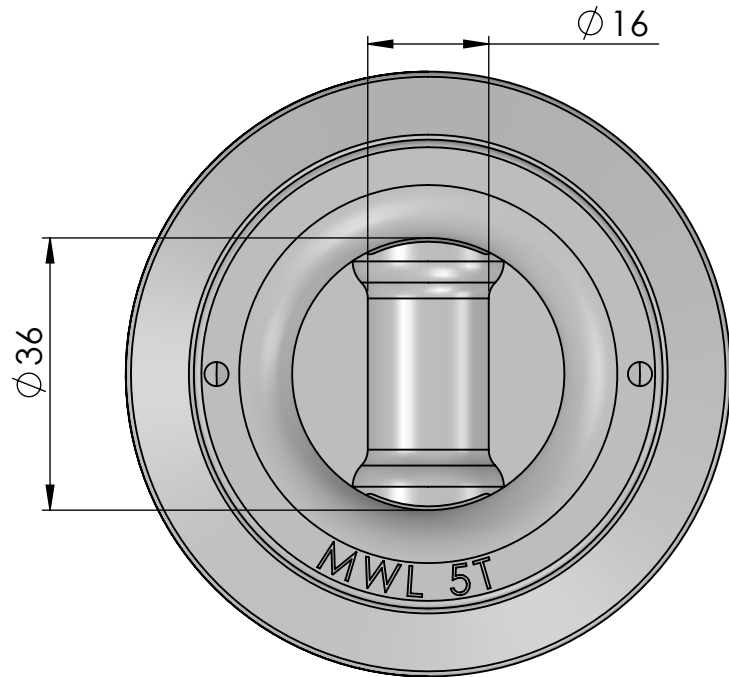

28mm
MAX DECK
THICKNESS

SECTION A-A
SCALE 1 : 1

MWL = 5t
WEIGHT= 960g

	Data Sheet
Model	FPD5t
Line	 ACCESSORIES
Format size	A4
<small>This document and the design on it is the exclusive property of Ubi Major Italia and is the subject of copyright. Brand by Dini s.r.l., Meccanica di precisione</small>	UBI MAIOR ITALIA