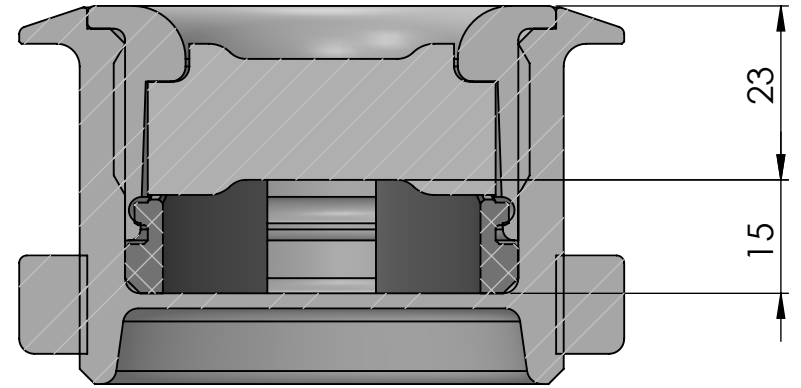

28mm
MAX DECK
THICKNESS

SECTION A-A
SCALE 1 : 1

MWL = 5t
WEIGHT= 960g

	Data Sheet
Model	FPD5t
Line	 ACCESSORIES
Format size	A4
<small>This document and the design on it is the exclusive property of Ubi Major Italia and is the subject of copyright. Brand by Dini s.r.l., Meccanica di precisione</small>	UBI MAIOR ITALIA