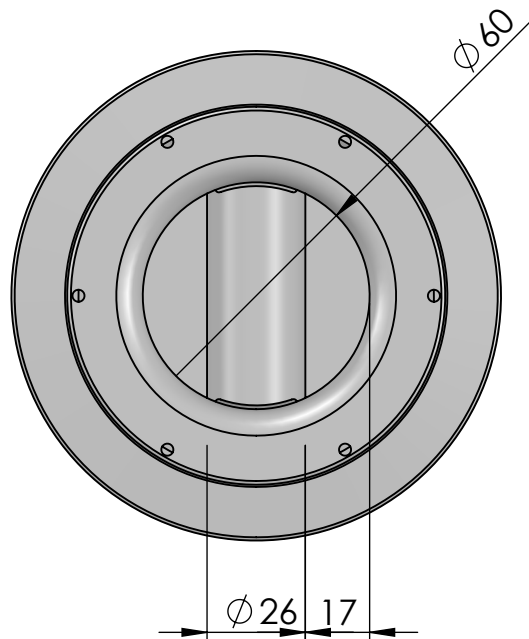

SECTION B-B

Max working load: 13000kg
Weight: 2030 gr

| | |
|--|---|
| Data Sheet | |
| Model | FPD13t-x |
| Line |  ACCESSORIES |
| Format size | A4 |
| <small>This document and the design on it is the exclusive property of Ubi Major Italia and is the subject of copyright. Brand by Dini s.r.l., Meccanica di precisione</small> | |
|  | |