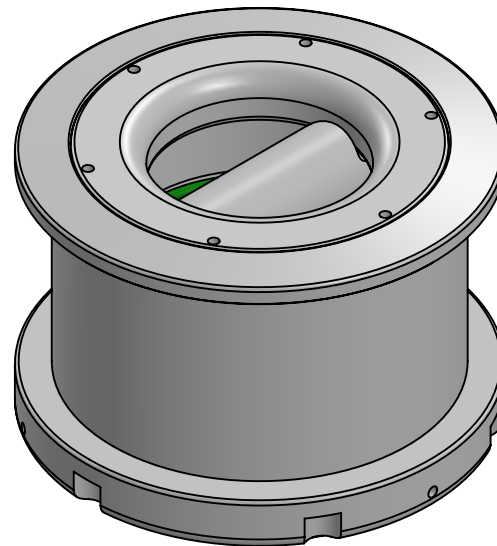

SECTION B-B

Max working load: 13000kg
Weight: 2030 gr

| | |
|--|---|
| Data Sheet | |
| Model | FPD13t-x |
| Line |  ACCESSORIES |
| Format size | A4 |
| <small>This document and the design on it is the exclusive property of Ubi Major Italia and is the subject of copyright. Brand by Dini s.r.l., Meccanica di precisione</small> | |
|  | |