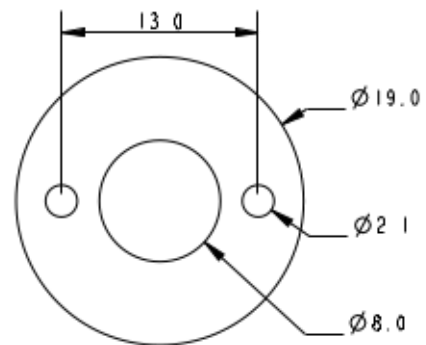

A8439-7

- Product Description: Threaded Deck Bush
- Distance Between Fixing Holes: 13mm
- Outside Diameter: 19mm
- Fixing Hole Diameter: 12.8mm
- Fixing Hole Depth Minimum: 7mm
- Fixing Hole Depth Maximum: 12mm
- Weight: 3g

Details: Threaded deck bushes are made from aluminium and come in a ranges of sizes and colours to match your application. Screw together the male and female section either side of the deck and tighten with a pair of Circlip pliers. Colours Available - Black, Gold, Silver, Blue, Orange, Purple.