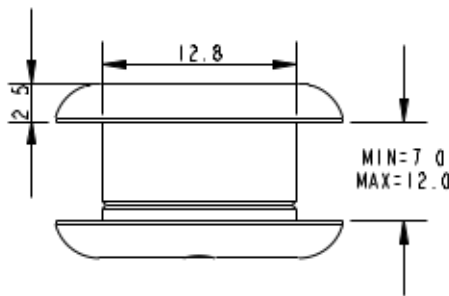

A8439-7

- Product Description: Threaded Deck Bush
- Distance Between Fixing Holes: 13mm
- Outside Diameter: 19mm
- Fixing Hole Diameter: 12.8mm
- Fixing Hole Depth Minimum: 7mm
- Fixing Hole Depth Maximum: 12mm
- Weight: 3g

Details: Threaded deck bushes are made from aluminium and come in a ranges of sizes and colours to match your application. Screw together the male and female section either side of the deck and tighten with a pair of Circlip pliers. Colours Available - Black, Gold, Silver, Blue, Orange, Purple.