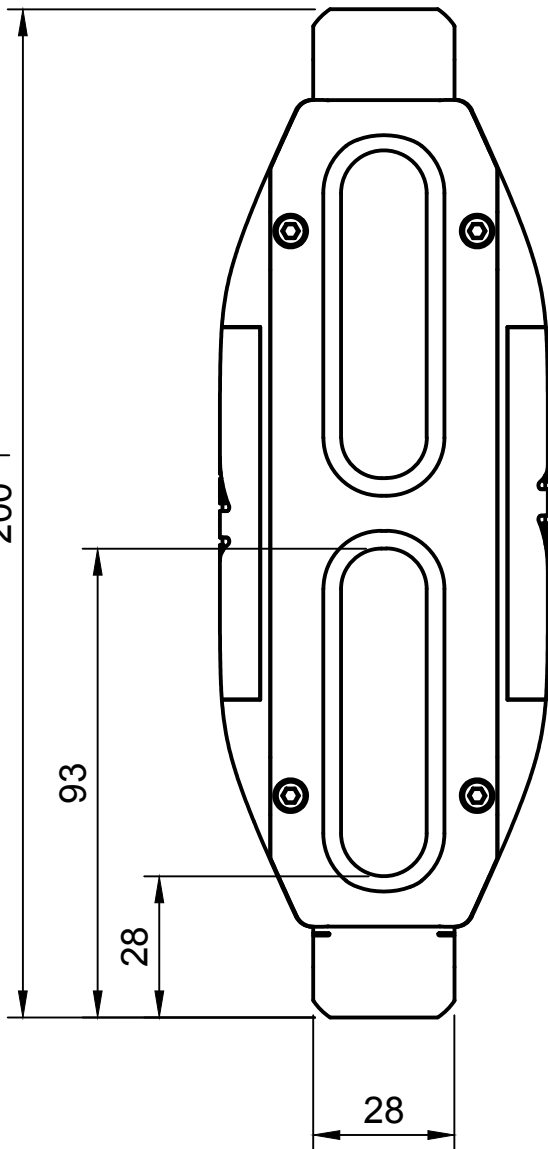

65

200

93

28

28

31

23

Cyclops Marine
A2 G005
Cody Technology Park
Old Ively Road
Farnborough
GU14 0LX

Project

smarttune range

Title

5/8" smarttune product drawing

Rev.

Part

TS05

Drawn

Sam Cray

Date

22/07/2020

Approved

Date

Issue

Date

Material

Dimensions: mm, degrees
Tolerance unless stated: 0.1mm, 0.1°

Scale

Format

Sheet

A4

1/1

3RD ANGLE